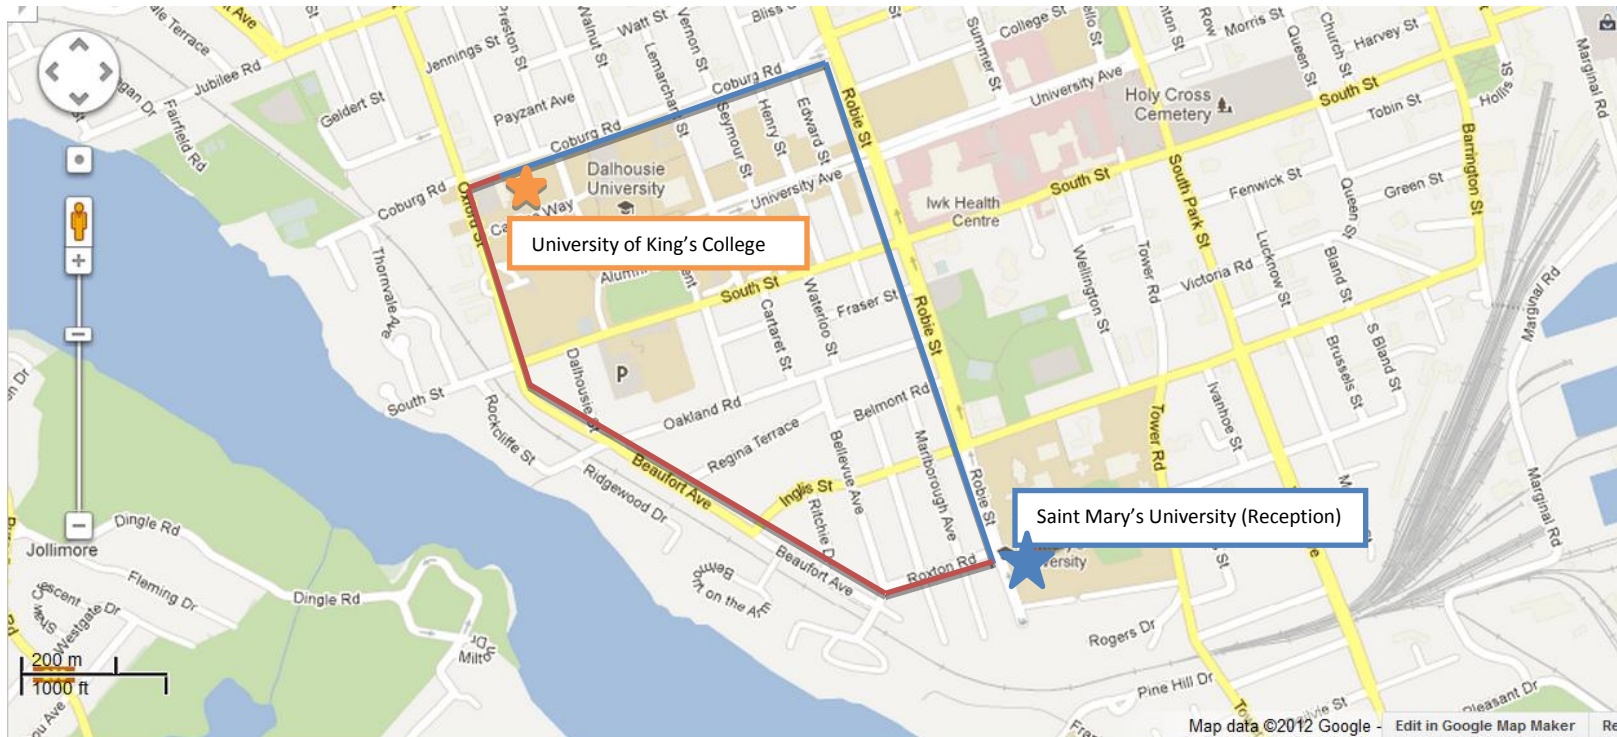

Directions from University of King's College to Saint Mary's University (Reception)

By Car (5 minutes): Turn left onto Coburg Road. Turn left onto Oxford Street. Continue onto Beaufort Avenue. Turn left into Bellevue Avenue. Take first right into Roxton Road. Turn left onto Robie Street. Destination will be on the right.

On Foot (22 minutes): Turn right onto Coburg Road. Turn right onto Robie Street. Turn left onto Inglis Street. Turn right onto Robie Street. Destination will be on the left.

Directions from University of King's College to Saint Mary's University (Reception)

CAMPUS MAP

- | | | | |
|--------------------------------|--|--|---|
| A Atrium | LA Loyola Academic Complex | P Parking | HC Homburg Centre for Health and Wellness |
| AA Alumni Arena | LR Loyola Residence | PM Parking Meters | UA Development/Alumni |
| AG Art Gallery | ME McNally East Wing | PPL Patrick Power Library | VR Vanier Residence |
| B Burke Building | MM McNally Main | RR Rice Residence | O The Oaks/International Activities |
| C Cafeteria | MN McNally North Wing | S Science Building | 5960 Gorsebrook Research Institute for Atlantic Canada Studies |
| CE Continuing Education | MS McNally South Wing | SB Sobey Building | |
| EA External Affairs | O The Oaks/International Activities | SC O'Donnell Hennessey Student Centre | |

All main buildings are wheelchair accessible and most are connected by tunnels or walkways.