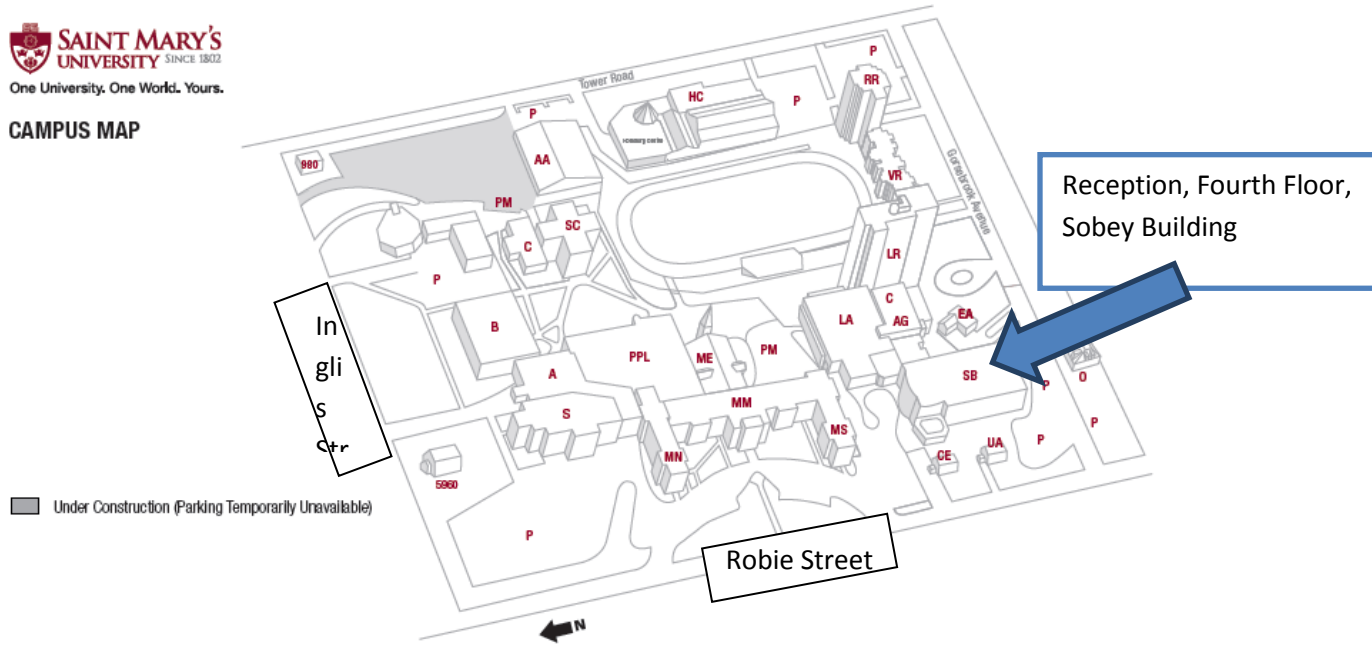

Directions from University of King's College to Saint Mary's University (Reception)

By Car (5 minutes): Turn left onto Coburg Road. Turn left onto Oxford Street. Continue onto Beaufort Avenue. Turn left into Bellevue Avenue. Take first right into Roxton Road. Turn left onto Robie Street. Destination will be on the right.

On Foot (22 minutes): Turn right onto Coburg Road. Turn right onto Robie Street. Turn left onto Inglis Street. Turn right onto Robie Street. Destination will be on the left.

Directions from University of King's College to Saint Mary's University (Reception)

CAMPUS MAP

- | | | | |
|--------------------------------|--|--|---|
| A Atrium | LA Loyola Academic Complex | P Parking | HC Homburg Centre for Health and Wellness |
| AA Alumni Arena | LR Loyola Residence | PM Parking Meters | UA Development/Alumni |
| AG Art Gallery | ME McNally East Wing | PPL Patrick Power Library | VR Vanier Residence |
| B Burke Building | MM McNally Main | RR Rice Residence | O The Oaks/International Activities |
| C Cafeteria | MN McNally North Wing | S Science Building | 5960 Gorsebrook Research Institute for Atlantic Canada Studies |
| CE Continuing Education | MS McNally South Wing | SB Sobey Building | |
| EA External Affairs | O The Oaks/International Activities | SC O'Donnell Hennessey Student Centre | |

All main buildings are wheelchair accessible and most are connected by tunnels or walkways.